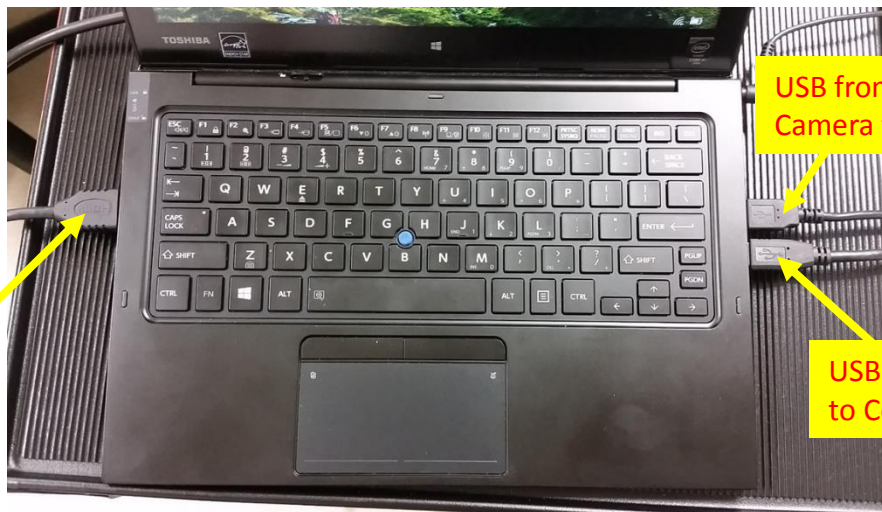

## HDMI Connections (Option 1)

This connection will allow you to use the "Source" button on the document camera to toggle between computer and document camera.

Laptop connections

## VGA Connections (Option 2)

This connection will allow you to use the "Source" button on the document camera to toggle between computer and document camera.

Laptop connections

VGA to Document Camera "VGA In"