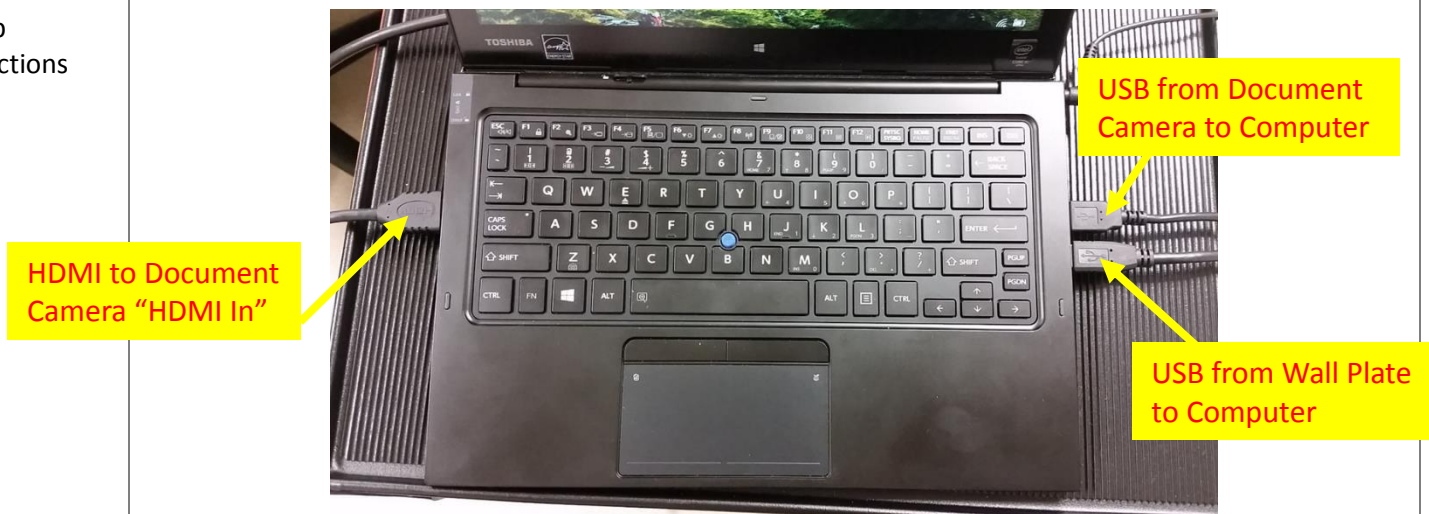

HDMI Connections (Option 1)

This connection will allow you to use the "Source" button on the document camera to toggle between computer and document camera.

Laptop connections

VGA Connections (Option 2)

This connection will allow you to use the "Source" button on the document camera to toggle between computer and document camera.

Laptop connections

VGA to Document Camera "VGA In"